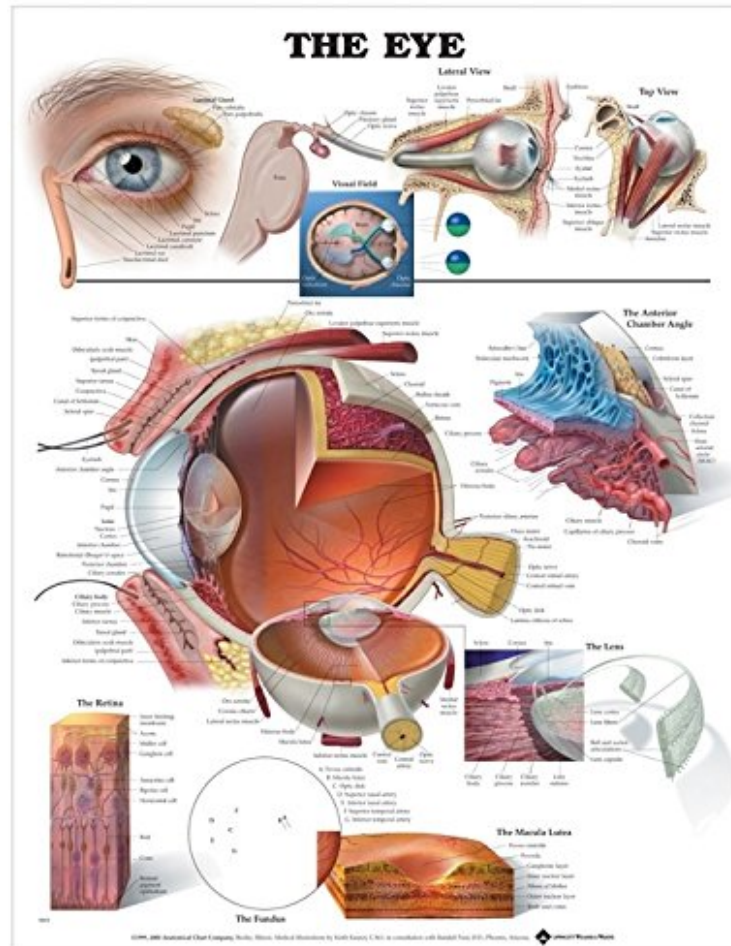

The Eye Anatomical Chart

Anatomical Chart Company

*Download PDF / ePub / DOC / audiobook / ebooks

#967983 in BooksSize: Laminated Anatomical Chart CompanyModel: ANA9691PL1-5 2000-02-05Original language:EnglishPDF # 1 26.00 x 20.00 x .251, .25 Binding: Wall ChartShows cross section of the eye.Also provides lateral and top view of the eye and shows the visual field.Illustrates anterior chamber angle, lens, retina, fundus and the macula lutea.Size is 20 inches by 26 inches - Flexible plastic 1.5 mil lamination - Anatomical Chart.. | File size: 59.Mb

Anatomical Chart Company : The Eye Anatomical Chart before purchasing it in order to gage whether or not it would be worth my time, and all praised The Eye Anatomical Chart:

3 of 3 people found the following review helpful. Best Eye Images Ever!By Mike RothschildAs an optometrist, I always want my patients to understand what is going on with their eyes. I have used every picture, diagram and computerized image of the eyes out there and this one is simply the best. Everything you want to talk about with a patient is represented on the poster in an easy to understand view. The adnexa, the lids in cross section, the extraocular muscles, the ciliary body, the lens, the retina - everything. There is even a detailed view of the trabecular meshwork and layers of the retina.I now have the identical chart in every room in the office.Mike Rothschild, OD2 of 2 people

Shows cross section of the eye. Also provides lateral and top view of the eye and shows the visual field. Illustrates anterior chamber angle, lens, retina, fundus and the macula lutea.Compatibility:BlackBerry OS 4.1 or Higher / iPhone/iPod Touch 2.0 or Higher /Palm OS 3.5 or higher / Palm Pre Classic / Symbian S60, 3rd edition (Nokia) / Windows Mobile Pocket PC (all versions) / Windows Mobile Smartphone / Windows 98SE/2000/ME/XP/Vista/Tablet PC